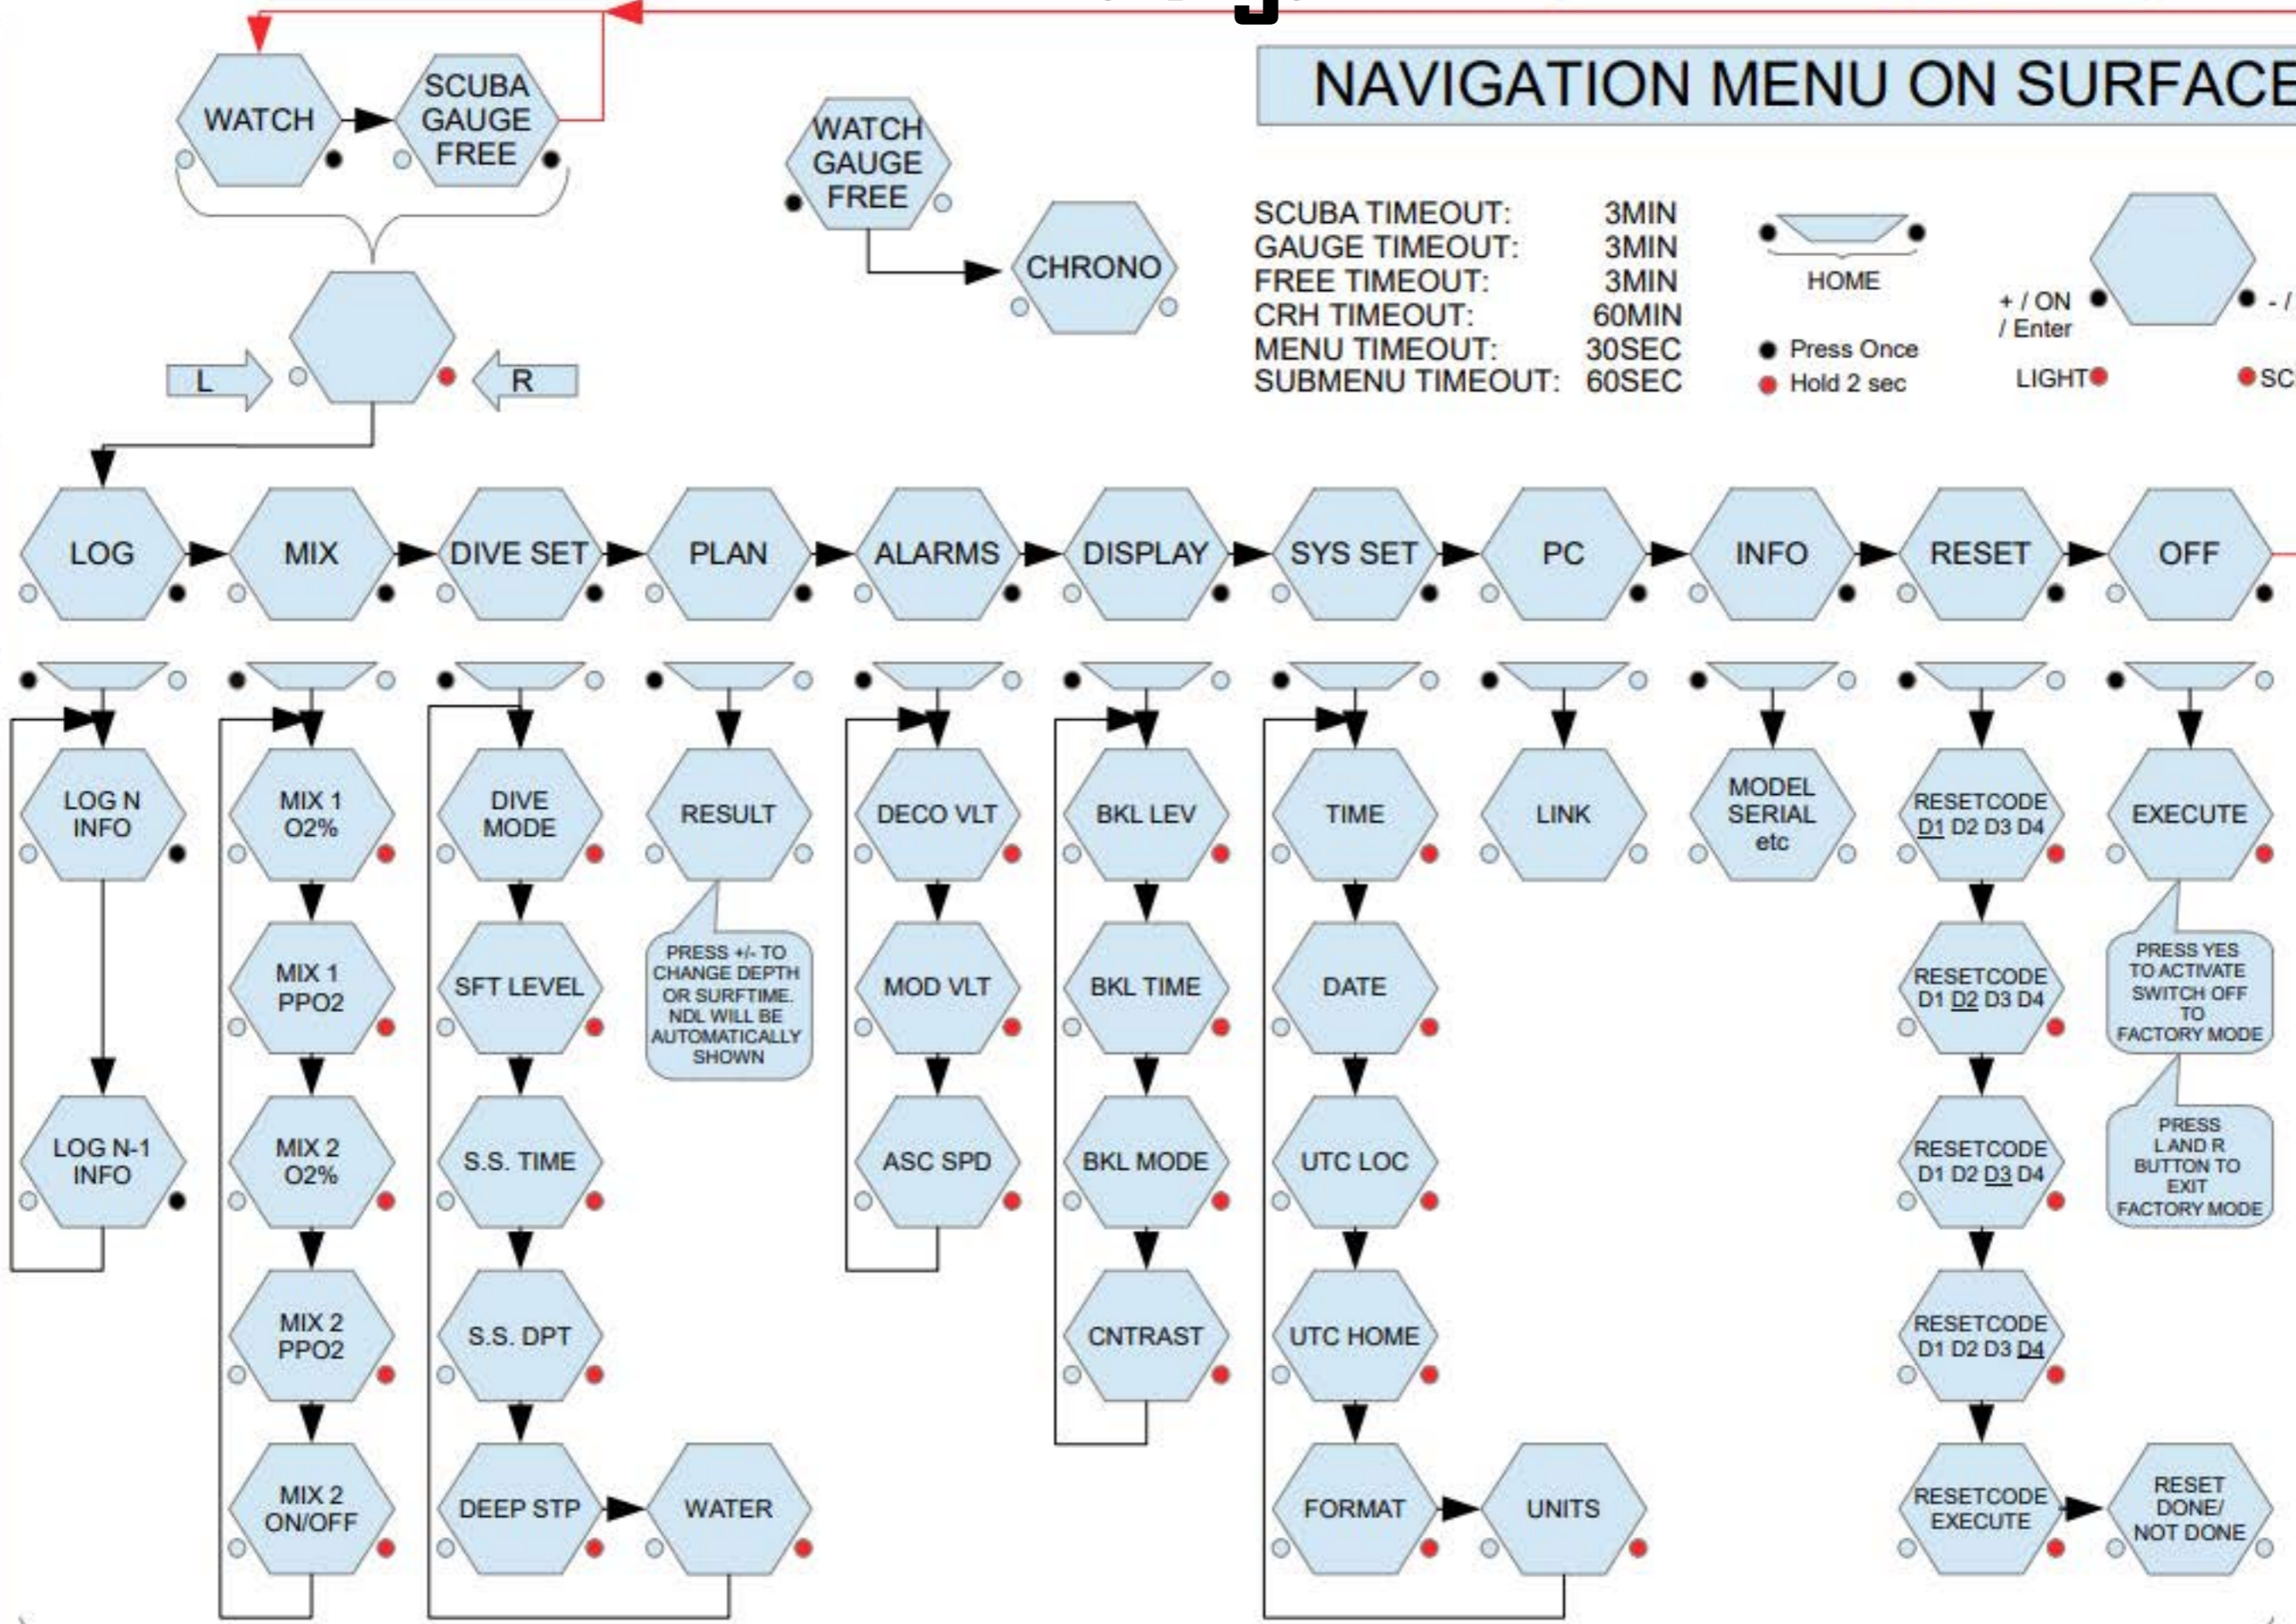

NAVIGATION MENU ON SURFACE

SCUBA TIMEOUT: 3MIN
 GAUGE TIMEOUT: 3MIN
 FREE TIMEOUT: 3MIN
 CRH TIMEOUT: 60MIN
 MENU TIMEOUT: 30SEC
 SUBMENU TIMEOUT: 60SEC

MODE

MENU

SUB MENU

● ● BOTH BUTTONS TAKES YOU BACK TO MAIN