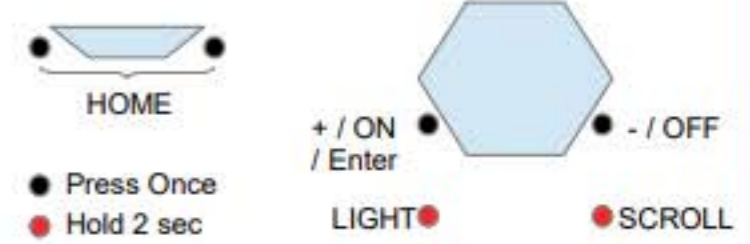

NAVIGATION MENU ON SURFACE

SCUBA TIMEOUT: 3MIN
 GAUGE TIMEOUT: 3MIN
 FREE TIMEOUT: 3MIN
 CRH TIMEOUT: 60MIN
 MENU TIMEOUT: 30SEC
 SUBMENU TIMEOUT: 60SEC

MODE

MENU

SUB MENU

● ● BOTH BUTTONS TAKES YOU BACK TO MAIN